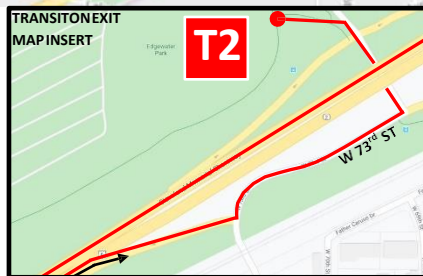

SUPER SPRINT TRIATHLON
8K BIKE COURSE – ½ LAP

LEGEND

- T1 TRANSITION #1
GREAT LAKES
SCIENCE CENTER*
- T2 TRANSITION #2
EDGEWATER PARK**
- 5 MILEMARKERS
- COURSE DIRECTION

Great Lakes
 Science Center*
 601 Erieside Ave
 Cleveland, OH 44114

Edgewater Park**
 Cleveland, OH 44102

SPRINT TRIATHLON
20K BIKE COURSE – 1.5 LAPS

LEGEND

- T1** TRANSITION #1
GREAT LAKES SCIENCE CENTER*
- T2** TRANSITION #2
EDGEWATER PARK**
- 5** MILEMARKERS
- COURSE DIRECTION

Great Lakes Science Center*
 601 Erieside Ave
 Cleveland, OH 44114

Edgewater Park**
 Cleveland, OH 44102

**OLYMPIC TRIATHLON
40K BIKE COURSE – 2 LAPS**

LEGEND

- T1 TRANSITION #1
GREAT LAKES
SCIENCE CENTER*
- T2 TRANSITION #2
EDGEWATER PARK**
- 5 MILEMARKERS
- COURSE DIRECTION