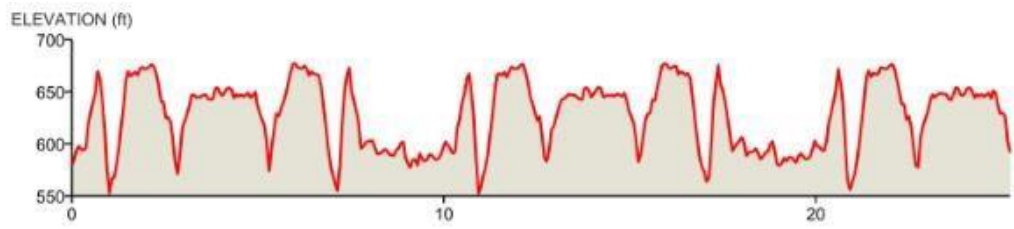

SUPER SPRINT TRIATHLON
8K BIKE COURSE – ½ LAP

LEGEND

- T1 TRANSITION #1
GREAT LAKES
SCIENCE CENTER*
- T2 TRANSITION #2
EDGEWATER PARK**
- 5 MILEMARKERS
- COURSE DIRECTION

Great Lakes
 Science Center*
 601 Erieside Ave
 Cleveland, OH 44114

Edgewater Park**
 Cleveland, OH 44102

SPRINT TRIATHLON
20K BIKE COURSE – 1.5 LAPS

LEGEND

- T1** TRANSITION #1
GREAT LAKES SCIENCE CENTER*
- T2** TRANSITION #2
EDGEWATER PARK**
- 5** MILEMARKERS
- COURSE DIRECTION

Great Lakes Science Center*
 601 Erieside Ave
 Cleveland, OH 44114

Edgewater Park**
 Cleveland, OH 44102

**OLYMPIC TRIATHLON
40K BIKE COURSE – 2 LAPS**

LEGEND

- T1 TRANSITION #1
GREAT LAKES
SCIENCE CENTER*
- T2 TRANSITION #2
EDGEWATER PARK**
- 5 MILEMARKERS
- COURSE DIRECTION