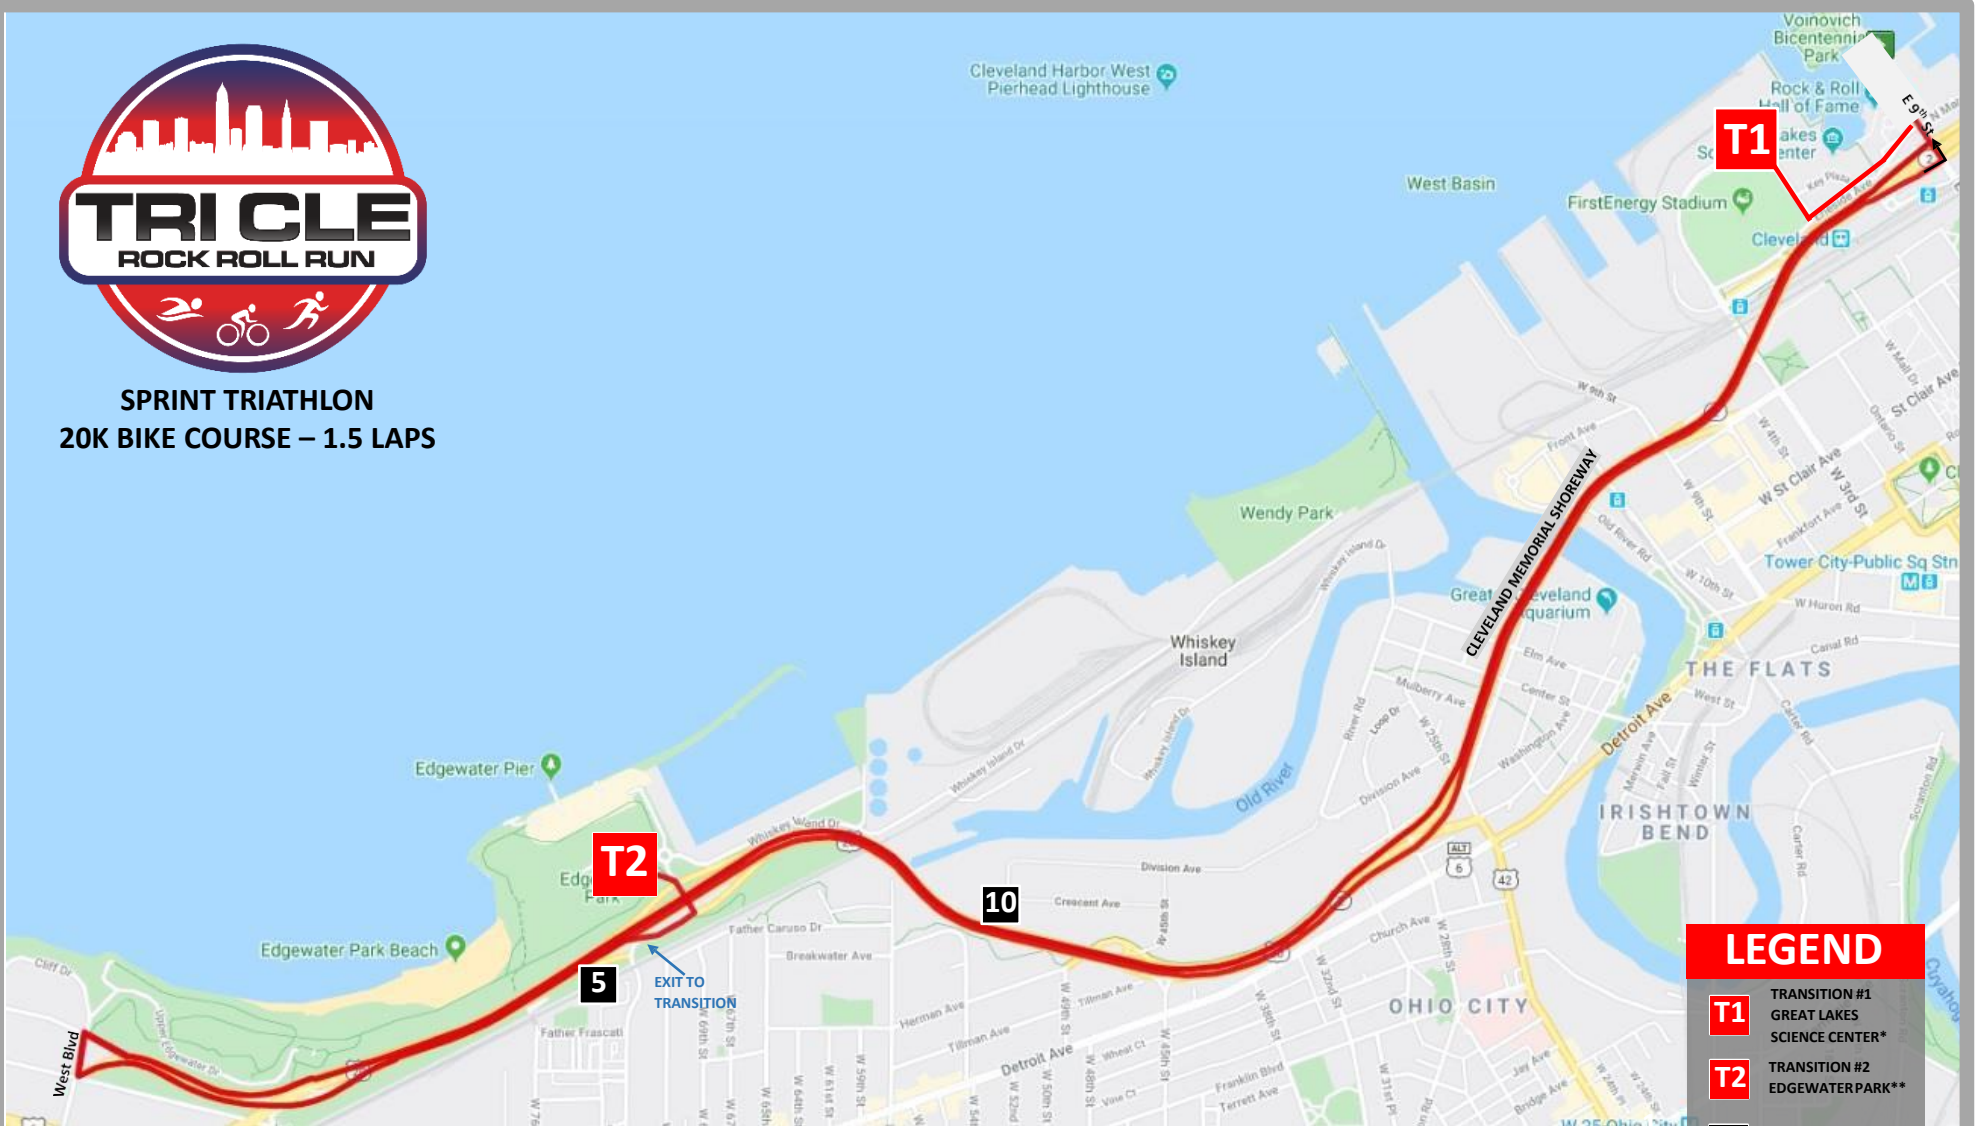

SUPER SPRINT TRIATHLON
8K BIKE COURSE – ½ LAP

LEGEND

- T1 TRANSITION #1
GREAT LAKES
SCIENCE CENTER*
- T2 TRANSITION #2
EDGEWATER PARK**
- 5 MILEMARKERS
- COURSE DIRECTION

Great Lakes
 Science Center*
 601 Erieside Ave
 Cleveland, OH 44114

Edgewater Park**
 Cleveland, OH 44102

SPRINT TRIATHLON
20K BIKE COURSE – 1.5 LAPS

LEGEND

- T1** TRANSITION #1
GREAT LAKES SCIENCE CENTER*
- T2** TRANSITION #2
EDGEWATER PARK**
- 5** MILEMARKERS
- COURSE DIRECTION

Great Lakes Science Center*
 601 Erieside Ave
 Cleveland, OH 44114

Edgewater Park**
 Cleveland, OH 44102

**OLYMPIC TRIATHLON
40K BIKE COURSE – 2 LAPS**

LEGEND

- T1 TRANSITION #1
GREAT LAKES
SCIENCE CENTER*
- T2 TRANSITION #2
EDGEWATER PARK**
- 5 MILEMARKERS
- COURSE DIRECTION

Great Lakes
Science Center*
601 Erieside Ave
Cleveland, OH 44114

Edgewater Park**
Cleveland, OH 44102