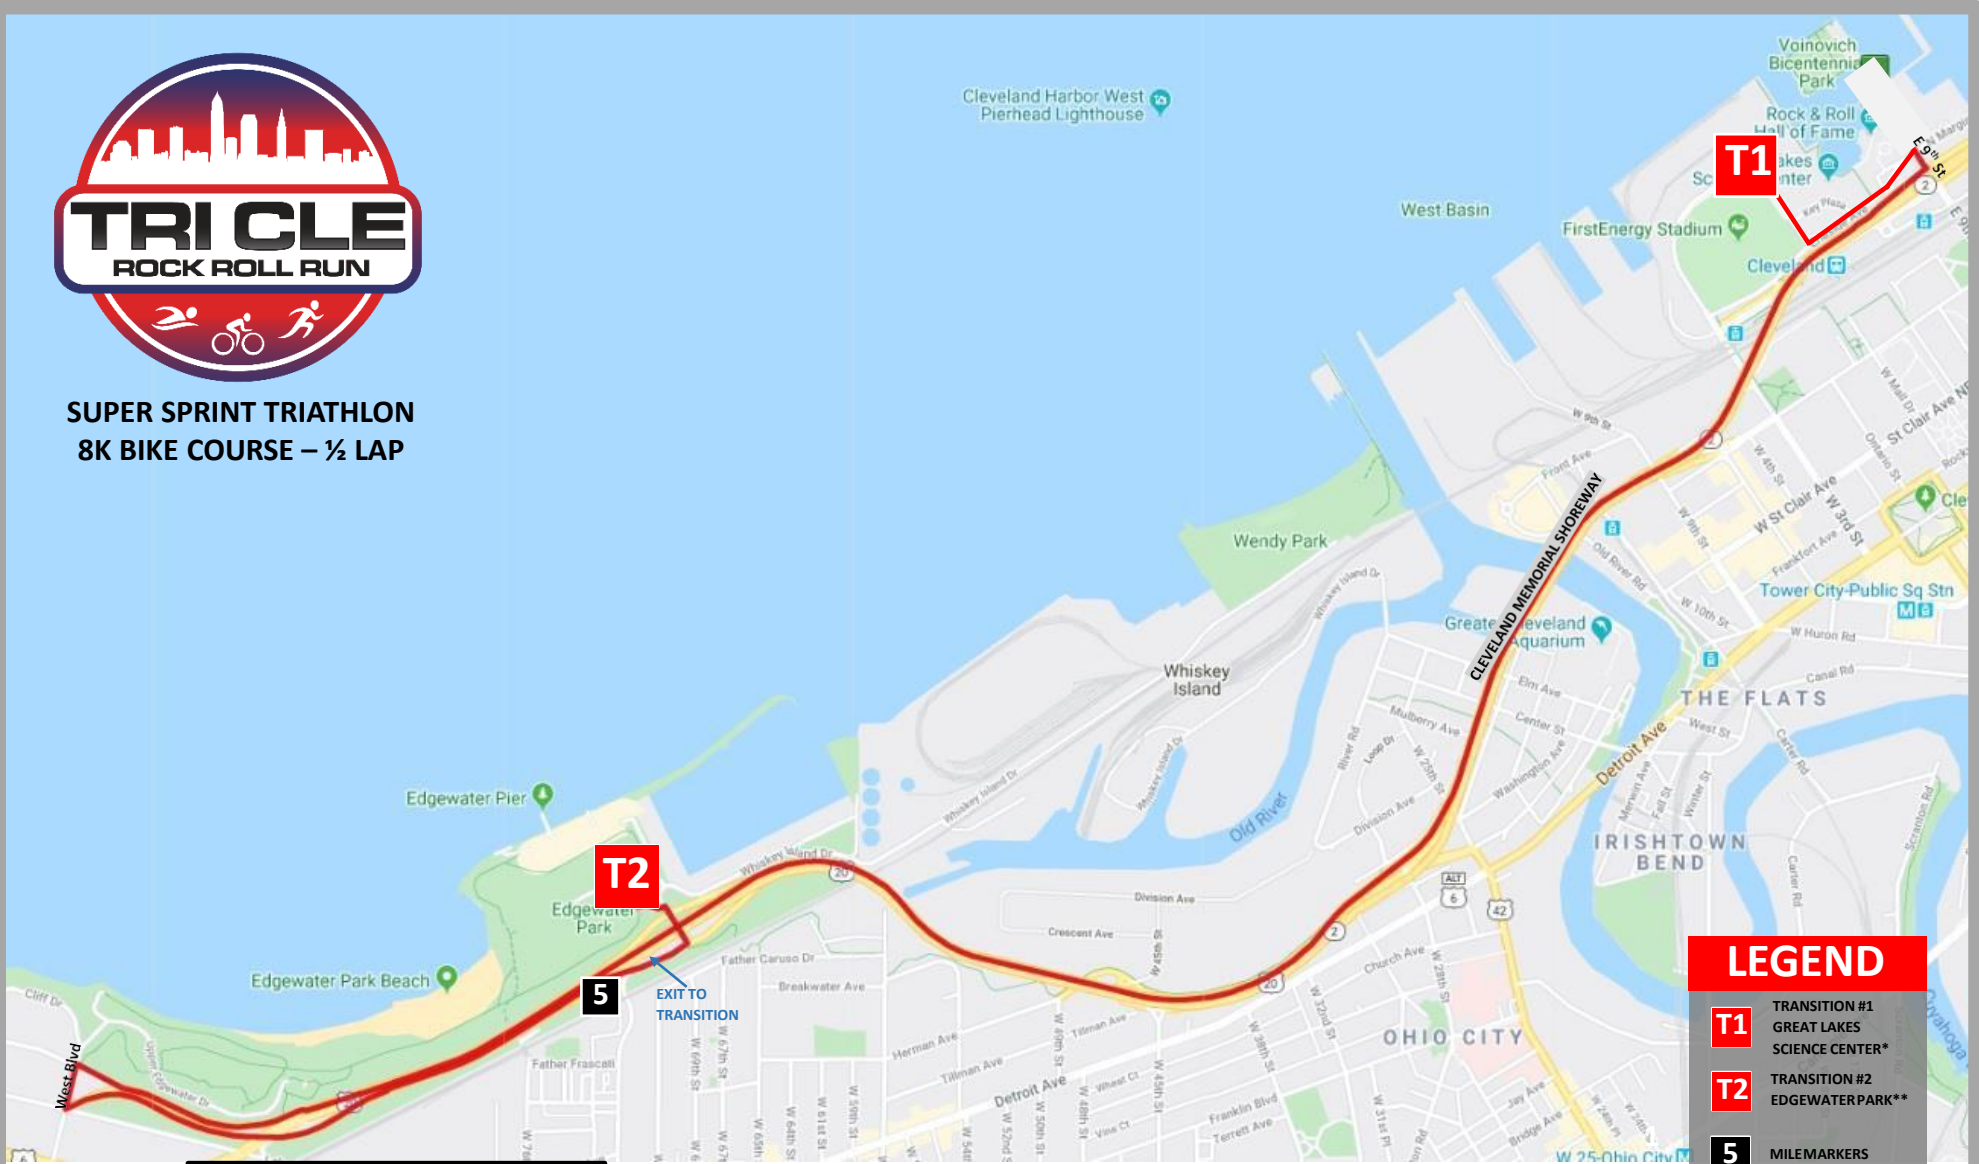

SUPER SPRINT TRIATHLON
8K BIKE COURSE – ½ LAP

LEGEND

- T1 TRANSITION #1
GREAT LAKES
SCIENCE CENTER*
- T2 TRANSITION #2
EDGEWATER PARK**
- 5 MILEMARKERS
- COURSE DIRECTION

Great Lakes
 Science Center*
 601 Erieside Ave
 Cleveland, OH 44114

Edgewater Park**
 Cleveland, OH 44102

SPRINT TRIATHLON
20K BIKE COURSE – 1.5 LAPS

LEGEND

- T1** TRANSITION #1
GREAT LAKES SCIENCE CENTER*
- T2** TRANSITION #2
EDGEWATER PARK**
- 5** MILEMARKERS
- COURSE DIRECTION

Great Lakes Science Center*
 601 Erieside Ave
 Cleveland, OH 44114

Edgewater Park**
 Cleveland, OH 44102

**OLYMPIC TRIATHLON
40K BIKE COURSE – 2 LAPS**

LEGEND

- T1 TRANSITION #1
GREAT LAKES
SCIENCE CENTER*
- T2 TRANSITION #2
EDGEWATER PARK**
- 5 MILEMARKERS
- COURSE DIRECTION

Great Lakes
Science Center*
601 Erieside Ave
Cleveland, OH 44114

Edgewater Park**
Cleveland, OH 44102