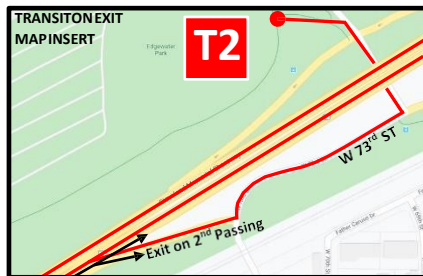

SUPER SPRINT TRIATHLON
8K BIKE COURSE – ½ LAP

LEGEND

- T1 TRANSITION #1
GREAT LAKES
SCIENCE CENTER*
- T2 TRANSITION #2
EDGEWATER PARK**
- 5 MILEMARKERS
- COURSE DIRECTION

Great Lakes
 Science Center*
 601 Erieside Ave
 Cleveland, OH 44114

Edgewater Park**
 Cleveland, OH 44102

SPRINT TRIATHLON
20K BIKE COURSE – 1.5 LAPS

LEGEND

- T1** TRANSITION #1
GREAT LAKES SCIENCE CENTER*
- T2** TRANSITION #2
EDGEWATER PARK**
- 5** MILEMARKERS
- COURSE DIRECTION

Great Lakes Science Center*
 601 Erieside Ave
 Cleveland, OH 44114

Edgewater Park**
 Cleveland, OH 44102

**OLYMPIC TRIATHLON
40K BIKE COURSE – 2 LAPS**

LEGEND

- T1 TRANSITION #1
GREAT LAKES
SCIENCE CENTER*
- T2 TRANSITION #2
EDGEWATER PARK**
- 5 MILEMARKERS
- COURSE DIRECTION