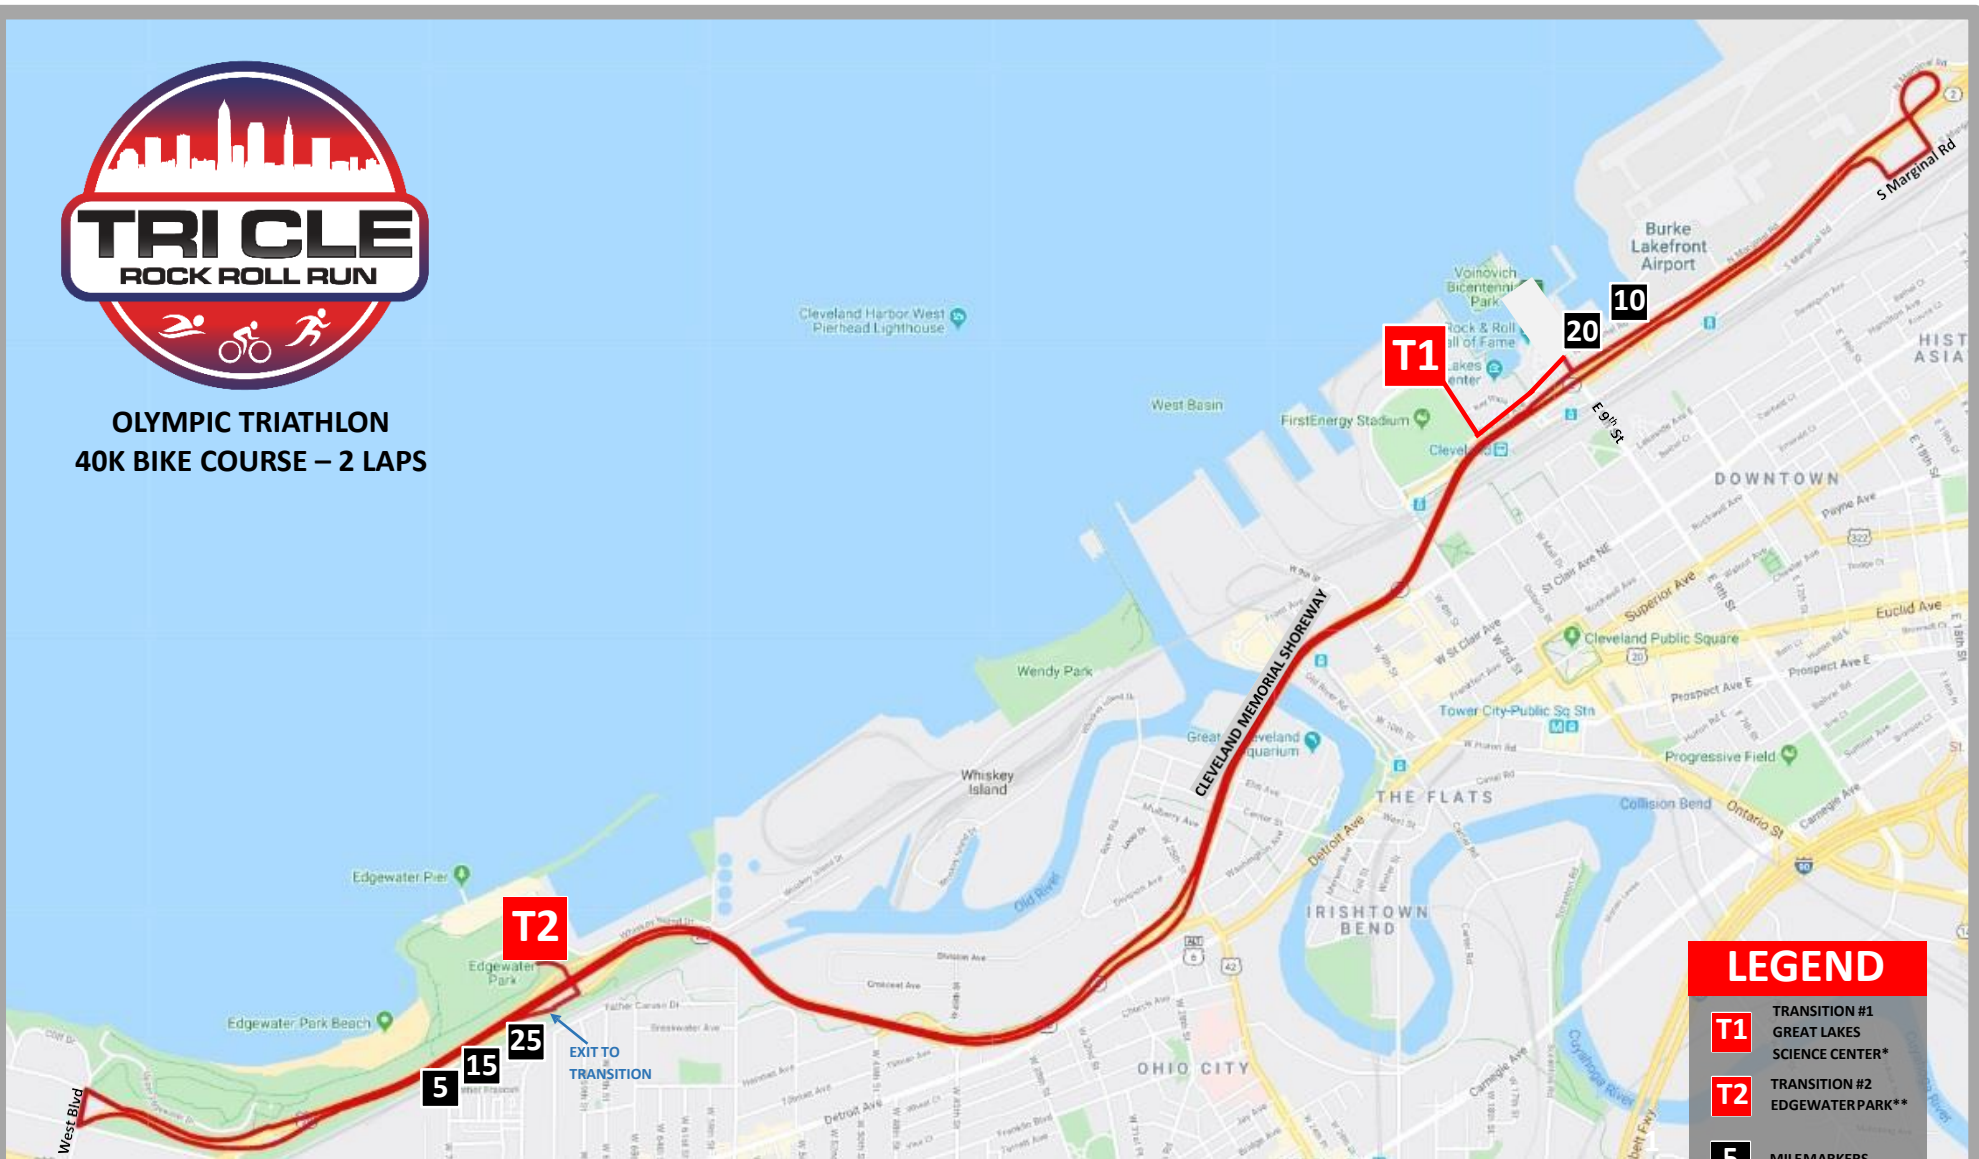

SUPER SPRINT TRIATHLON
8K BIKE COURSE – ½ LAP

LEGEND

- T1 TRANSITION #1
GREAT LAKES
SCIENCE CENTER*
- T2 TRANSITION #2
EDGEWATER PARK**
- 5 MILEMARKERS
- COURSE DIRECTION

Great Lakes
 Science Center*
 601 Erieside Ave
 Cleveland, OH 44114

Edgewater Park**
 Cleveland, OH 44102

SPRINT TRIATHLON
20K BIKE COURSE – 1.5 LAPS

LEGEND

- T1** TRANSITION #1
GREAT LAKES SCIENCE CENTER*
- T2** TRANSITION #2
EDGEWATER PARK**
- 5** MILEMARKERS
- COURSE DIRECTION

Great Lakes Science Center*
 601 Erieside Ave
 Cleveland, OH 44114

Edgewater Park**
 Cleveland, OH 44102

**OLYMPIC TRIATHLON
40K BIKE COURSE – 2 LAPS**

LEGEND

- T1 TRANSITION #1
GREAT LAKES
SCIENCE CENTER*
- T2 TRANSITION #2
EDGEWATER PARK**
- 5 MILEMARKERS
- COURSE DIRECTION

Great Lakes
Science Center*
601 Erieside Ave
Cleveland, OH 44114

Edgewater Park**
Cleveland, OH 44102