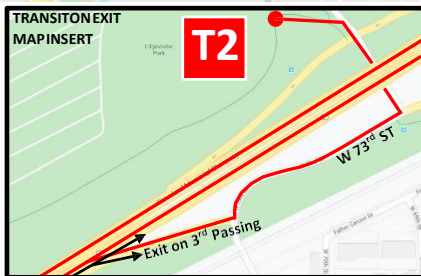

SUPER SPRINT TRIATHLON
8K BIKE COURSE – ½ LAP

LEGEND

- T1 TRANSITION #1
GREAT LAKES
SCIENCE CENTER*
- T2 TRANSITION #2
EDGEWATER PARK**
- 5 MILEMARKERS
- COURSE DIRECTION

Great Lakes
 Science Center*
 601 Erieside Ave
 Cleveland, OH 44114

Edgewater Park**
 Cleveland, OH 44102

SPRINT TRIATHLON
20K BIKE COURSE – 1.5 LAPS

LEGEND

- T1** TRANSITION #1
GREAT LAKES SCIENCE CENTER*
- T2** TRANSITION #2
EDGEWATER PARK**
- 5** MILEMARKERS
- COURSE DIRECTION

Great Lakes Science Center*
 601 Erieside Ave
 Cleveland, OH 44114

Edgewater Park**
 Cleveland, OH 44102

**OLYMPIC TRIATHLON
40K BIKE COURSE – 2 LAPS**

LEGEND

- T1 TRANSITION #1
GREAT LAKES
SCIENCE CENTER*
- T2 TRANSITION #2
EDGEWATER PARK**
- 5 MILEMARKERS
- COURSE DIRECTION